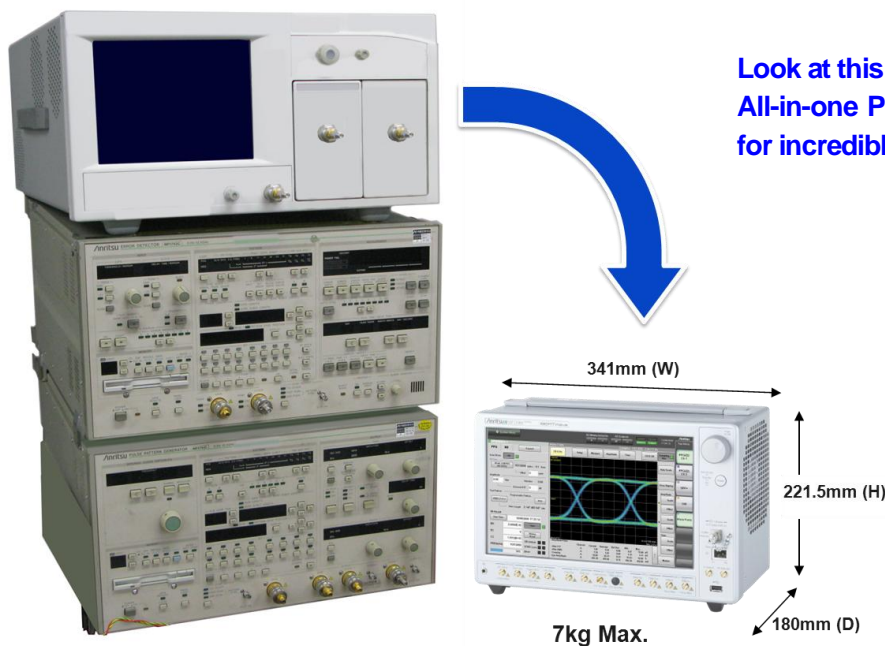

Transmission Equipment Maintenance and Evaluation Solution

Slim All-in-One Instrument for BER and Eye-Pattern Analysis

Simultaneous BER Tests and Eye Pattern Analysis

MP2100A BERTWave Series

Compact Instrument

- Easy-to-use 12.1" touch-panel LCD
- BERT and sampling-scope functions in compact cabinet
 - One unit supports BER measurements and mask tests for PRBS patterns required for continuity tests using loopback mode (0.1 to 12.5 Gbit/s, NRZ)*
 - Up to six built-in LPFs support various applications
- Built-in clock recovery for evaluating optical characteristics for long-distance transmissions without clock outputs

*: BERTWave does not support frame transmission, such as SDH/SONET/OTN/ETHERNET

Look at this comparison.
All-in-one PPG, ED, Scope, and Optical IF for incredible, space-saving compactness.

Higher Measurement Efficiency

- All-in-one unit supporting tests in loopback mode for transmission equipment maintenance
- Combined BERT and sampling-scope functions eliminate time-consuming setup

Features

- ◆ Simultaneous BER and EYE pattern analysis
- ◆ Simultaneous and independent 2-channel PPG/ED
- ◆ High-speed EYE pattern analysis sampling
- ◆ Automatic mask margin testing
- ◆ High repeatability and low unit-to-unit variation for extinction ratio and mask margin measurement
- ◆ 4x faster remote control
- ◆ 10x higher resolution, 10-ms BER testing