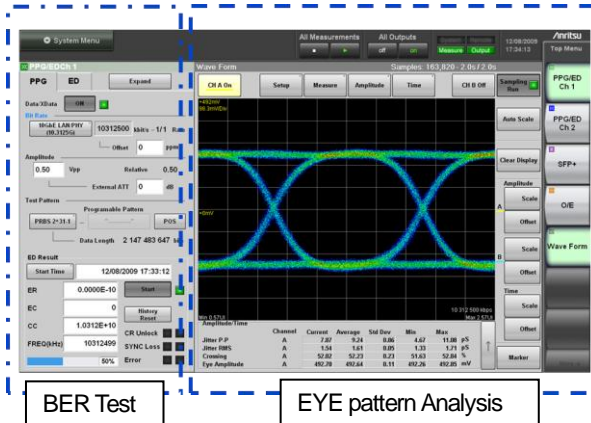

Transmission Equipment Maintenance and Evaluation Solution

Slim All-in-One Instrument for BER and Eye-Pattern Analysis

Simultaneous BER Tests and Eye Pattern Analysis

MP2100A BERTWave Series

Compact Instrument

- Easy-to-use 12.1" touch-panel LCD
- BERT and sampling-scope functions in compact cabinet
 - One unit supports BER measurements and mask tests for PRBS patterns required for continuity tests using loopback mode (0.1 to 12.5 Gbit/s, NRZ)*
 - Up to six built-in LPFs support various applications
- Built-in clock recovery for evaluating optical characteristics for long-distance transmissions without clock outputs

*: BERTWave does not support frame transmission, such as SDH/SONET/OTN/ETHERNET

Look at this comparison.
All-in-one PPG, ED, Scope, and Optical IF for incredible, space-saving compactness.

Higher Measurement Efficiency

- All-in-one unit supporting tests in loopback mode for transmission equipment maintenance
- Combined BERT and sampling-scope functions eliminate time-consuming setup

Features

- ◆ Simultaneous BER and EYE pattern analysis
- ◆ Simultaneous and independent 2-channel PPG/ED
- ◆ High-speed EYE pattern analysis sampling
- ◆ Automatic mask margin testing
- ◆ High repeatability and low unit-to-unit variation for extinction ratio and mask margin measurement
- ◆ 4x faster remote control
- ◆ 10x higher resolution, 10-ms BER testing