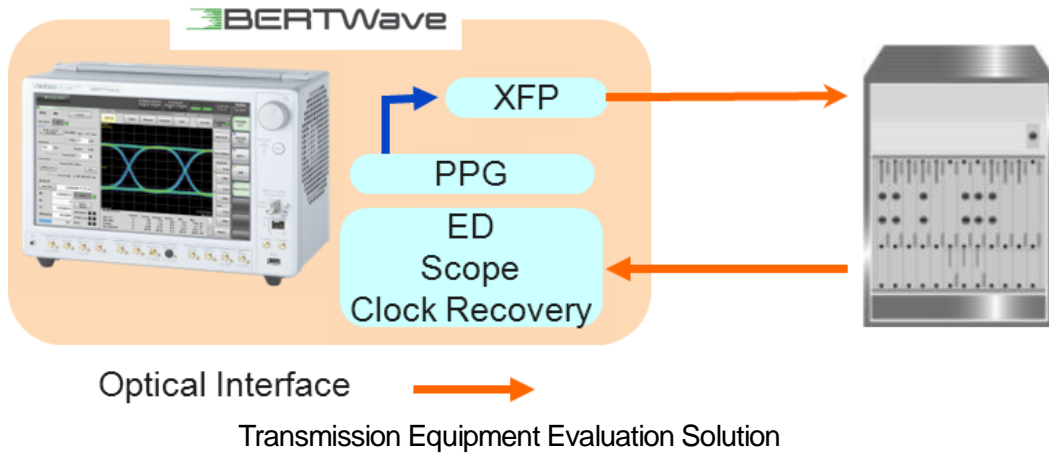

Transmission Equipment Maintenance and Evaluation Solution

Slim All-in-One Instrument for BER and Eye-Pattern Analysis

Simultaneous BER Tests and Eye Pattern Analysis

MP2100A BERTWave Series

Compact Instrument

- Easy-to-use 12.1" touch-panel LCD
- BERT and sampling-scope functions in compact cabinet
 - One unit supports BER measurements and mask tests for PRBS patterns required for continuity tests using loopback mode (0.1 to 12.5 Gbit/s, NRZ)*
 - Up to six built-in LPFs support various applications
- Built-in clock recovery for evaluating optical characteristics for long-distance transmissions without clock outputs

*: BERTWave does not support frame transmission, such as SDH/SONET/OTN/ETHERNET

Look at this comparison.
All-in-one PPG, ED, Scope, and Optical IF for incredible, space-saving compactness.

Higher Measurement Efficiency

- All-in-one unit supporting tests in loopback mode for transmission equipment maintenance
- Combined BERT and sampling-scope functions eliminate time-consuming setup

Features

- ◆ Simultaneous BER and EYE pattern analysis
- ◆ Simultaneous and independent 2-channel PPG/ED
- ◆ High-speed EYE pattern analysis sampling
- ◆ Automatic mask margin testing
- ◆ High repeatability and low unit-to-unit variation for extinction ratio and mask margin measurement
- ◆ 4x faster remote control
- ◆ 10x higher resolution, 10-ms BER testing