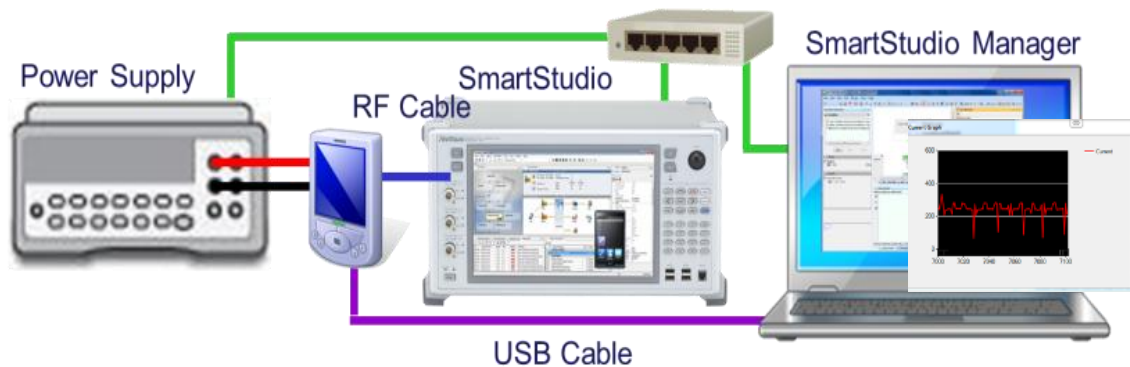

AT&T Battery Performance Test

MD8475A Signalling Tester Carrier Acceptance Tests

- SSM Test PKG AT&T Battery Performance (MX847503A-132)

Battery Performance is a Key Consumer Differentiator

AT&T believes battery performance is a key differentiator with consumers. As a result, the carrier has made battery performance a critical part of its minimum performance requirements testing. In its testing, AT&T measures current consumption in both idle and data transfer states and defines its own parameter settings to simulate its live network.

The MX847530A-132 SmartStudio Manager Solution

Anritsu leverages its unique SmartStudio Manager (SSM) environment to offer the AT&T Battery Performance Test Package. This test package automatically configures the MD8475A Signaling Tester's network simulator, controls the power supply data collection, and generates detailed test results that can be converted into a spreadsheet for reporting purposes.