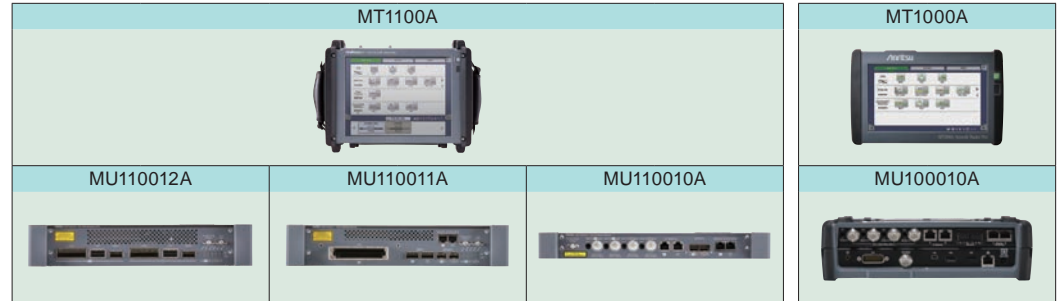

## Network Master Pro MT1000A / Network Master Flex MT1100A Supported Bit Rates List

Supported Protocol	Physical Bit Rate (Mbps)	MU110012A		MU110011A		MU110010A		MU100010A	
		Physical Interface	OTN-Mapped Client	Physical Interface	OTN-Mapped Client	Physical Interface	OTN-Mapped Client	Physical Interface	OTN-Mapped Client
OTU4	111,809.974	✓		✓					
100GBASE-xx	103,125.000	✓	✓	✓	✓				
OTU3e2	44,583.356	✓		✓					
OTU3e1	44,570.975	✓		✓					
OTU3	43,018.414	✓		✓					
40G Ethernet	41,250.000	✓	✓	✓	✓				
STM-256/OC-768	39,813.120		✓	✓	✓				
OTU2f	11,317.642			✓		✓		✓	
OTU1f	11,270.089			✓		✓		✓	
OTU2e	11,095.728			✓		✓		✓	
OTU1e	11,049.107			✓		✓		✓	
OTU2	10,709.225			✓		✓		✓	
FC10G	10,518.750			✓	✓	✓	✓	✓	✓
10GBASE-xx	10,312.500		✓	✓	✓	✓	✓	✓	✓
CPRI Option 8	10,137.600		✓	✓	✓	✓		✓	
STM-64/OC-192	9,953.280		✓	✓	✓	✓	✓	✓	✓
CPRI Option 7	9,830.400		✓	✓	✓	✓	✓	✓	✓
FC8G	8,500.000		✓	✓	✓	✓	✓	✓	✓
CPRI Option 6	6,144.000		✓	✓	✓	✓	✓	✓	✓
OBSAI 8x	6,144.000			✓		✓		✓	
CPRI Option 5	4,915.200		✓	✓	✓	✓	✓	✓	✓
FC4G	4,250.000		✓	✓	✓	✓	✓	✓	✓
CPRI Option 4	3,072.000		✓	✓	✓	✓	✓	✓	✓
OBSAI 4x	3,072.000			✓		✓		✓	
OTU1	2,666.057			✓		✓		✓	
STM-16/OC-48	2,488.320		✓	✓	✓	✓	✓	✓	✓
CPRI Option 3	2,457.600		✓	✓	✓	✓	✓	✓	✓
FC2G	2,125.000		✓	✓	✓	✓	✓	✓	✓
OBSAI 2x	1,536.000			✓		✓		✓	
1000BASE-xx	1,250.000		✓	✓	✓	✓	✓	✓	✓
CPRI Option 2	1,228.800		✓	✓	✓	✓	✓	✓	✓
FC1G	1,062.500		✓	✓	✓	✓	✓	✓	✓
OBSAI 1x	768.000			✓		✓		✓	
STM-4/OC-12	622.080		✓	✓	✓	✓	✓	✓	✓
CPRI Option 1	614.400		✓	✓	✓	✓	✓	✓	✓
STM-1/OC-3	155.520		✓	✓	✓	✓	✓	✓	✓
100BASE-xx	125.000			✓		✓		✓	
E4	139.264					✓		✓	
DS3	44.736					✓		✓	
E3	34.368					✓		✓	
10BASE-xx	12.500			✓		✓		✓	
E1	2.048					✓		✓	
DS1	1.544					✓		✓	