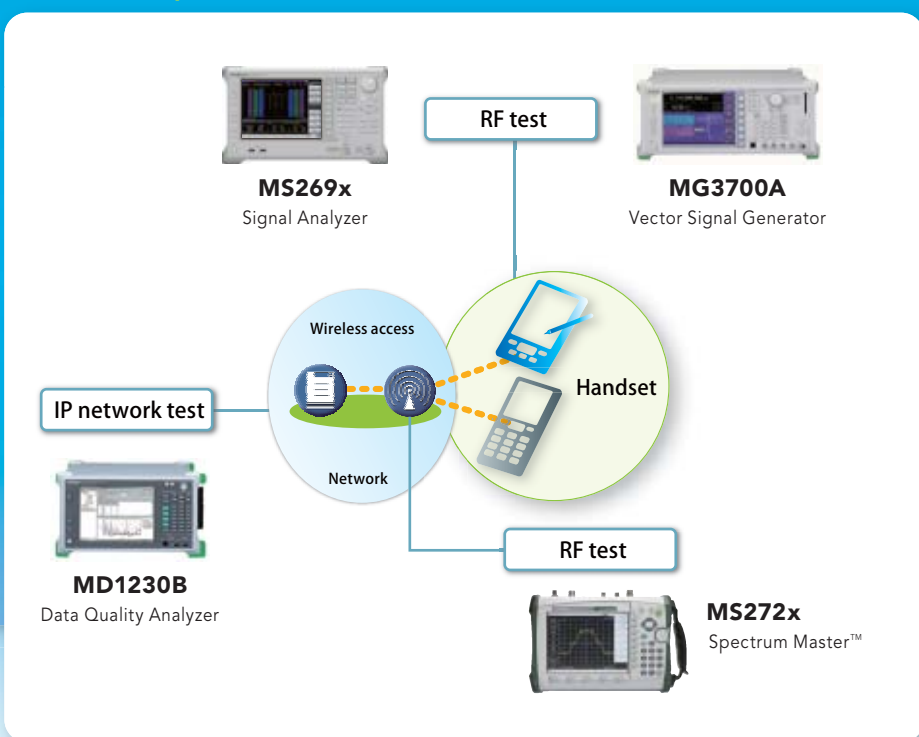

Measurement Technologies

Measurement in LTE Handset Development

Demonstrations of LTE Handset and Base Station Development Using Simulators

Anritsu supports the early development of LTE handsets and base stations through protocol and connectivity testing using handset and base station simulators. Moreover, our general-purpose measuring instruments are used for IP measurement, which is indispensable to LTE development.

General Purpose Measurement in Telecommunication Networks

Use of General Purpose Measuring Instruments in Pro Football

In the NFL, the U.S. professional football league, wireless networks are used for in-game communication, television broadcasts and other purposes. Anritsu's small, lightweight handheld measuring instruments are used by the NFL during games to monitor the radio waves of the 400 or more channels criss-crossing the stadium and prevent interference.