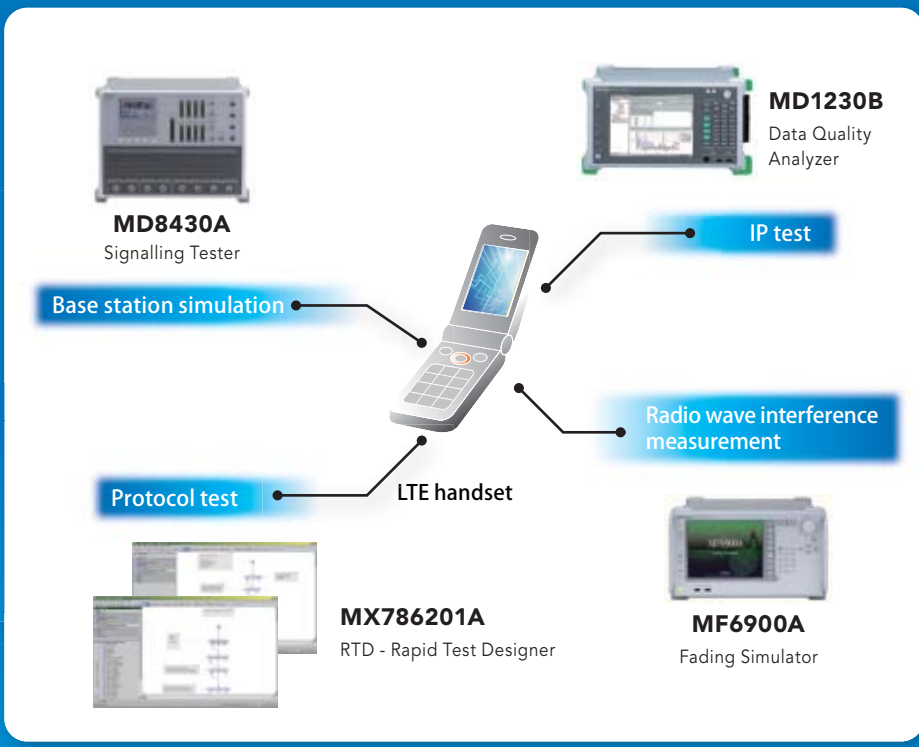

Measurement Technologies

Measurement in LTE Handset Development

Demonstrations of LTE Handset and Base Station Development Using Simulators

Anritsu supports the early development of LTE handsets and base stations through protocol and connectivity testing using handset and base station simulators. Moreover, our general-purpose measuring instruments are used for IP measurement, which is indispensable to LTE development.

General Purpose Measurement in Telecommunication Networks

Use of General Purpose Measuring Instruments in Pro Football

In the NFL, the U.S. professional football league, wireless networks are used for in-game communication, television broadcasts and other purposes. Anritsu's small, lightweight handheld measuring instruments are used by the NFL during games to monitor the radio waves of the 400 or more channels criss-crossing the stadium and prevent interference.