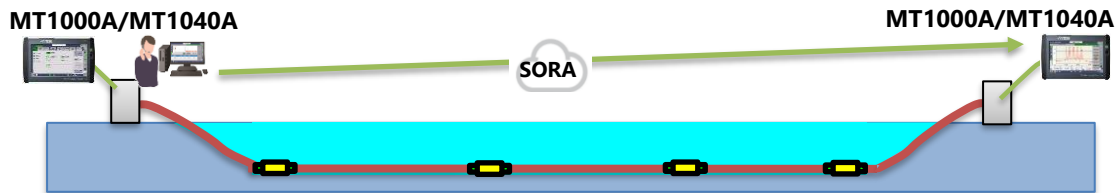

## Submarine Cable Test Solutions

Coherent OTDR MW90010A

Network Master Pro MT1000A/MT1040A

Optical Spectrum Analyzer MS9740B

Cross-border communications are expanding with construction of edge-computing sites and data centers. Securing the quality of submarine network cables, which facilitate high-capacity, high-speed and low-latency communications, is becoming more important. Submarine networks are being upgraded and many new landing stations are also being built to meet these requirements.

#### Submarine-cable quality test

Coherent OTDR is required to check submarine cables with EDFA. The Coherent OTDR MW90010A measures submarine-cable loss and identifies fault locations. This portable solution is ideal for both landing-site and shipboard cable and network installation and maintenance.

#### Transport test and DWDM signal quality verification

Communications quality is measured by transport testing and the Network Master Pro MT1000A/MT1040A supports interfaces up to 400G.

Submarine cables transmit DWDM signals requiring quality measurement at each wavelength. An optical spectrum analyzer MS9740B can measure the wavelength, power, and OSNR of WDM signals.

### Cloud-based remote control

The MT1000A/MT1040A supports cloud-based remote control using the Site Over Remote Access (SORA) MX109020A service, to operate testers at other landing stations to confirm entire network quality from any landing site.