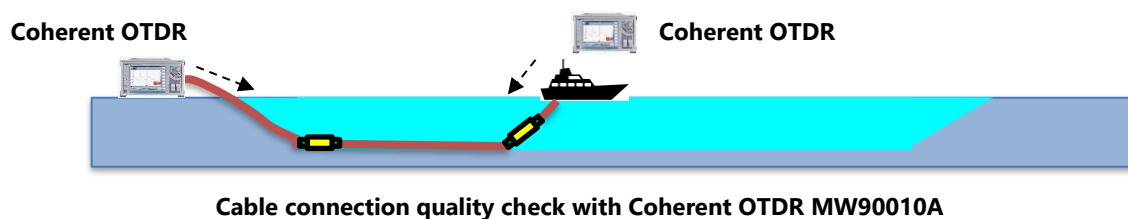

## Submarine Cable Test Solutions

Coherent OTDR MW90010A

Network Master Pro MT1000A/MT1040A

Optical Spectrum Analyzer MS9740B

Cross-border communications are expanding with construction of edge-computing sites and data centers. Securing the quality of submarine network cables, which facilitate high-capacity, high-speed and low-latency communications, is becoming more important. Submarine networks are being upgraded and many new landing stations are also being built to meet these requirements.

#### Submarine-cable quality test

Coherent OTDR is required to check submarine cables with EDFA. The Coherent OTDR MW90010A measures submarine-cable loss and identifies fault locations. This portable solution is ideal for both landing-site and shipboard cable and network installation and maintenance.

#### Transport test and DWDM signal quality verification

Communications quality is measured by transport testing and the Network Master Pro MT1000A/MT1040A supports interfaces up to 400G.

Submarine cables transmit DWDM signals requiring quality measurement at each wavelength. An optical spectrum analyzer MS9740B can measure the wavelength, power, and OSNR of WDM signals.