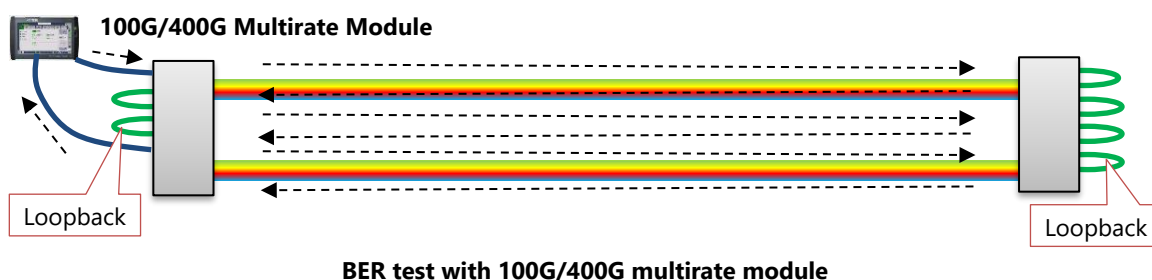

## Submarine Cable Test Solutions

Coherent OTDR MW90010A

Network Master Pro MT1000A/MT1040A

Optical Spectrum Analyzer MS9740B

Cross-border communications are expanding with construction of edge-computing sites and data centers. Securing the quality of submarine network cables, which facilitate high-capacity, high-speed and low-latency communications, is becoming more important. Submarine networks are being upgraded and many new landing stations are also being built to meet these requirements.

#### Submarine-cable quality test

Coherent OTDR is required to check submarine cables with EDFA. The Coherent OTDR MW90010A measures submarine-cable loss and identifies fault locations. This portable solution is ideal for both landing-site and shipboard cable and network installation and maintenance.

#### Transport test and DWDM signal quality verification

Communications quality is measured by transport testing and the Network Master Pro MT1000A/MT1040A supports interfaces up to 400G.

Submarine cables transmit DWDM signals requiring quality measurement at each wavelength. An optical spectrum analyzer MS9740B can measure the wavelength, power, and OSNR of WDM signals.

### Cloud-based remote control

The MT1000A/MT1040A supports cloud-based remote control using the Site Over Remote Access (SORA) MX109020A service, to operate testers at other landing stations to confirm entire network quality from any landing site.