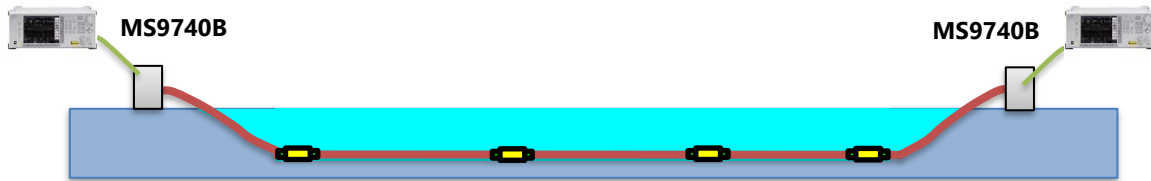

## Submarine Cable Test Solutions

Coherent OTDR MW90010A

Network Master Pro MT1000A/MT1040A

Optical Spectrum Analyzer MS9740B

Cross-border communications are expanding with construction of edge-computing sites and data centers. Securing the quality of submarine network cables, which facilitate high-capacity, high-speed and low-latency communications, is becoming more important. Submarine networks are being upgraded and many new landing stations are also being built to meet these requirements.

#### Submarine-cable quality test

Coherent OTDR is required to check submarine cables with EDFA. The Coherent OTDR MW90010A measures submarine-cable loss and identifies fault locations. This portable solution is ideal for both landing-site and shipboard cable and network installation and maintenance.

#### Transport test and DWDM signal quality verification

Communications quality is measured by transport testing and the Network Master Pro MT1000A/MT1040A supports interfaces up to 400G.

Submarine cables transmit DWDM signals requiring quality measurement at each wavelength. An optical spectrum analyzer MS9740B can measure the wavelength, power, and OSNR of WDM signals.

### Cloud-based remote control

The MT1000A/MT1040A supports cloud-based remote control using the Site Over Remote Access (SORA) MX109020A service, to operate testers at other landing stations to confirm entire network quality from any landing site.