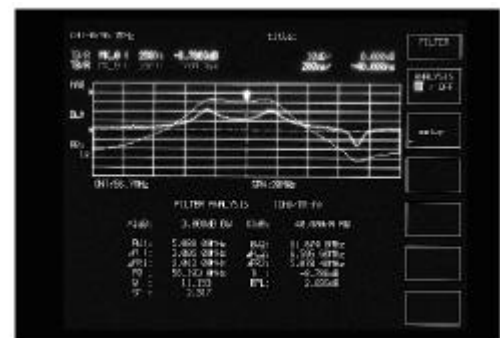

Basic 21 Application Note - 22 Automatic Measurement of IF Filter for Mobile Communications

1. Composition

Network Analyzer MS4630B
PTA software
Crystal filter of DUT

2. Background

The market scale of IF filter for communication is growing as mobile communication evolution. It needs lower cost by mass production with the market growth. Measuring instruments require functions and performance to greatly improve measurement throughput. Newly developed network analyzer can sweep at high speed and analyze filter easily to meet the requirement. And then, automatic measurement sample software, usable in built-in PTA, can improve throughput with high-speed automatic measurement.

3. Usage

High-speed and accuracy analysis of IF filter characteristic by PTA program and specific function.

4. Feature

- Measurement speed: 150uS / point (response calibration)
- Wide dynamic range: 120dB (1kHz RBW)
- Filter analysis function (× dB bandwidth, in-band ripple, fO, minimum loss, Q, SF)
- Parallel measurement: four-trace display by two channels

<Measurement system>

Specific function