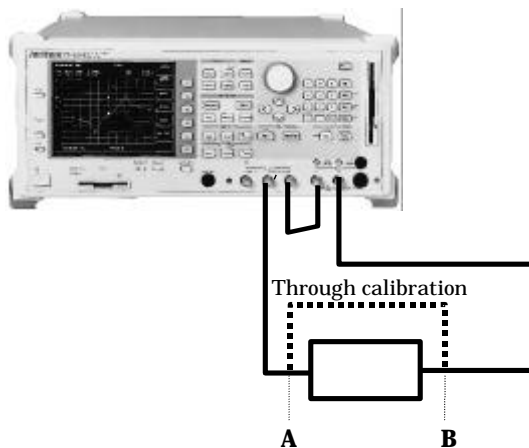

Basic 21 Application Note - 22 Automatic Measurement of IF Filter for Mobile Communications

1. Composition

Network Analyzer MS4630B
PTA software
Crystal filter of DUT

2. Background

The market scale of IF filter for communication is growing as mobile communication evolution. It needs lower cost by mass production with the market growth. Measuring instruments require functions and performance to greatly improve measurement throughput. Newly developed network analyzer can sweep at high speed and analyze filter easily to meet the requirement. And then, automatic measurement sample software, usable in built-in PTA, can improve throughput with high-speed automatic measurement.

3. Usage

High-speed and accuracy analysis of IF filter characteristic by PTA program and specific function.

4. Feature

- Measurement speed: 150uS / point (response calibration)
- Wide dynamic range: 120dB (1kHz RBW)
- Filter analysis function (× dB bandwidth, in-band ripple, fO, minimum loss, Q, SF)
- Parallel measurement: four-trace display by two channels

<Measurement system>

Specific function