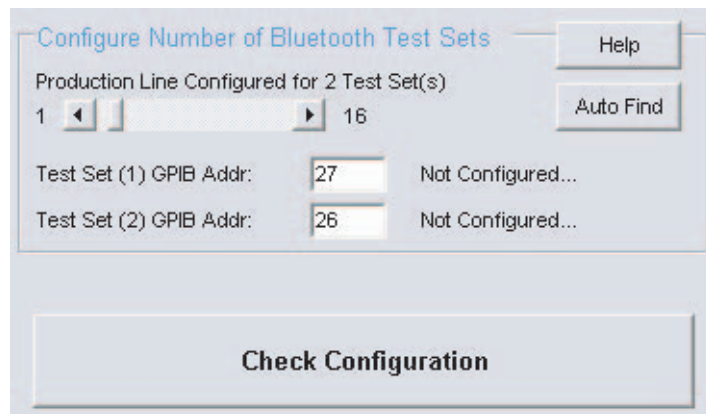

Operation Procedure: Steps 1 to 3

Step 1: Specify the number of test sets in the line.