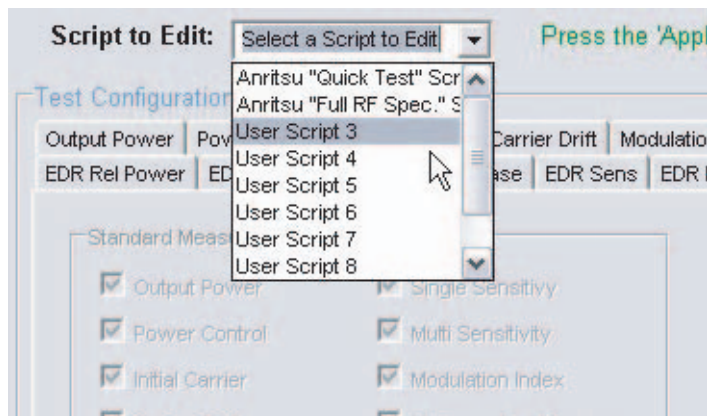

Step 2: Select the test script to be run.