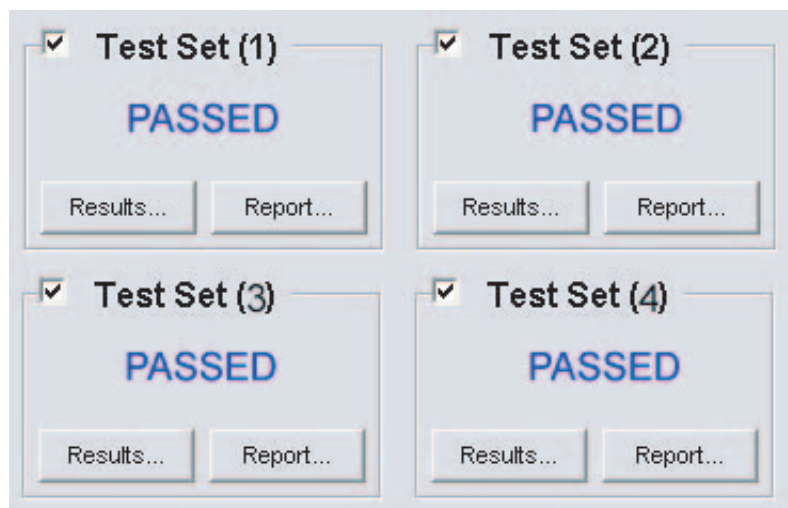

Operation Procedure: Steps 1 to 3

Step 1: Specify the number of test sets in the line.

Step 2: Select the test script to be run.

Step 3: Select the tests and configure the test settings.

Operation Procedure: Steps 4 to 6

Step 4: Start testing on all test sets simultaneously.

Step 5: View a pass or fail status for each test set.

Step 6: View test results for the selected unit.

Operation Procedure: Step 7

Step 7: View a detailed test report for the selected test script.