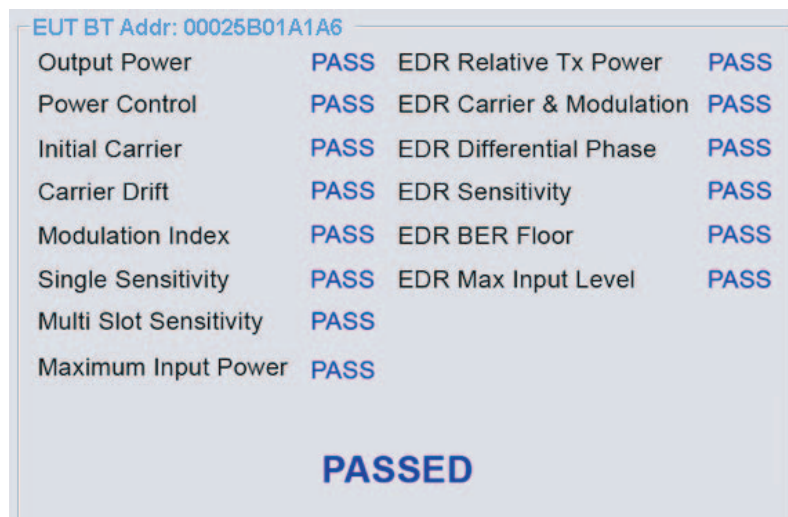

Step 4: Start testing on all test sets simultaneously.

Step 5: View a pass or fail status for each test set.

Step 6: View test results for the selected unit.

Operation Procedure: Step 7

Step 7: View a detailed test report for the selected test script.