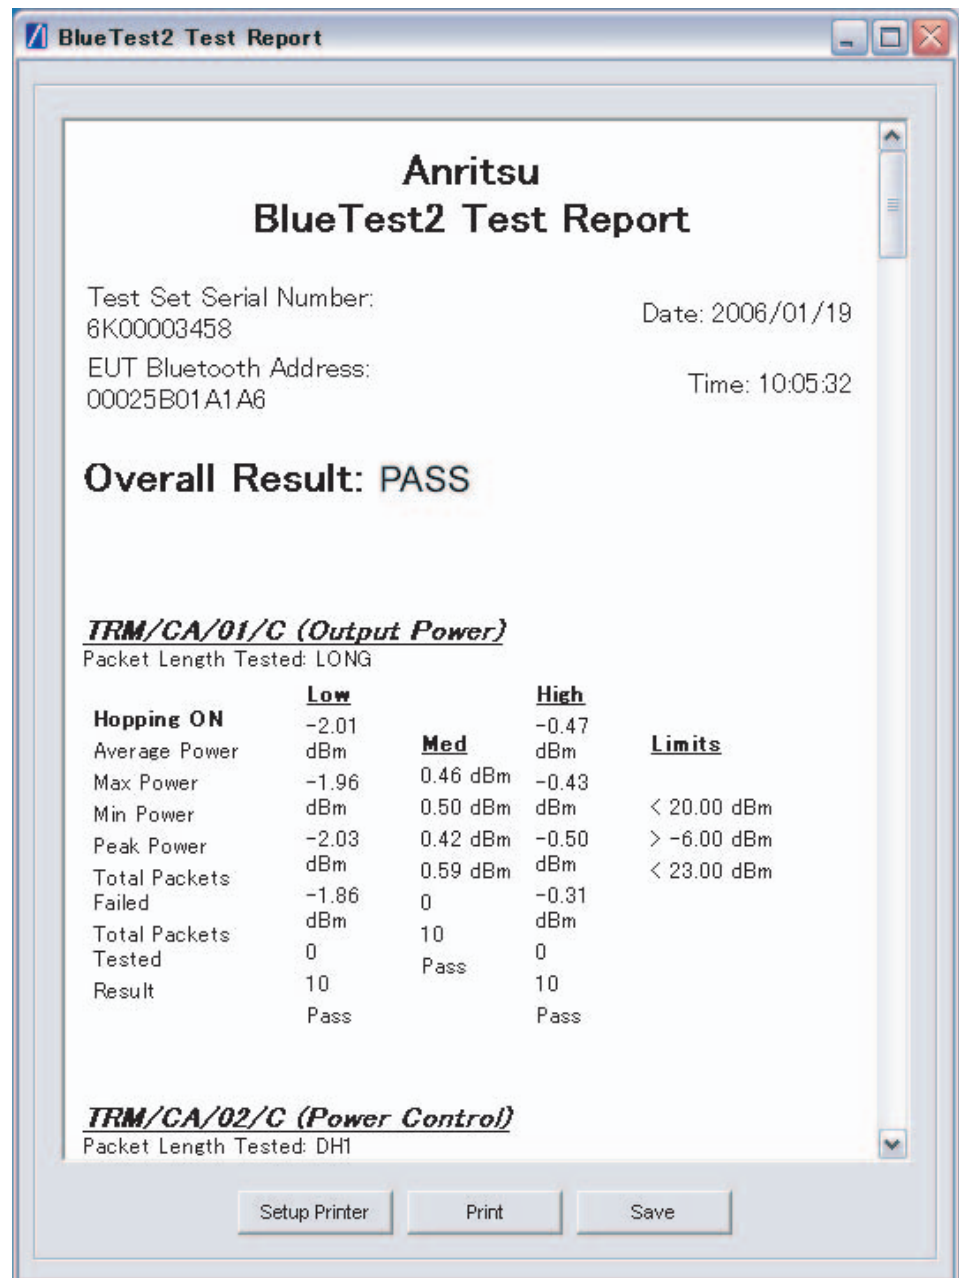

Step 4: Start testing on all test sets simultaneously.

Step 5: View a pass or fail status for each test set.

Step 6: View test results for the selected unit.

Operation Procedure: Step 7

Step 7: View a detailed test report for the selected test script.