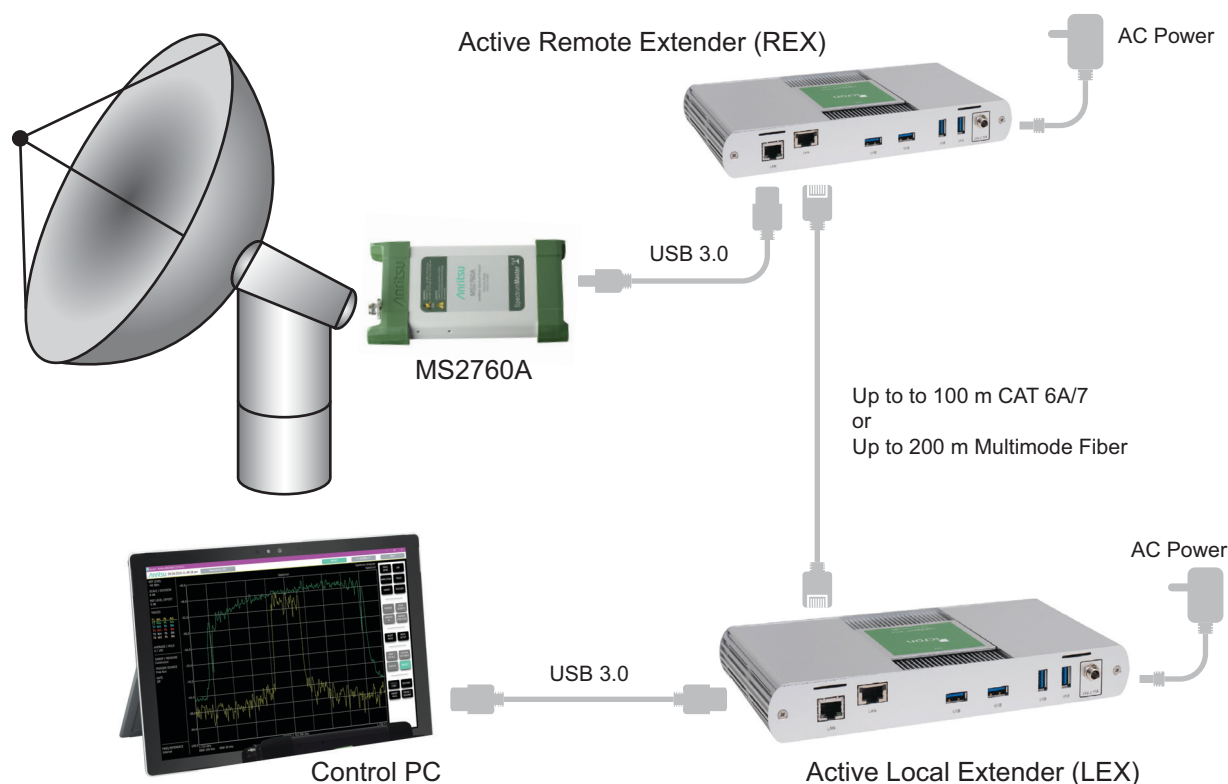

# USB Extender

2000-1917-R and 2000-1918-R

## USB Extender Description

The USB Extenders extends the usable reach of USB peripherals, including USB power sensors and accessory dongles, for up to 100 meters over CAT 6A/7 Ethernet or up to 200 m over multimode fiber. The extenders are plug & play for all Anritsu instruments, with no drivers required.

## Specifications

Extender Model	2000-1917-R	2000-1918-R
Speed/Range	High speed USB: 5 Gbps up to 100 m (330 ft) USB 1.1 and 2.0 supported	High speed USB: 5 Gbps up to 200 m (660 ft) USB 1.1 and 2.0 supported
Connectors	Local Extender (LEX): Type B USB 3.1 Receptacle RJ45 Ethernet 100/1000 Mbps Port RJ45 Ethernet Link Port 24 VDC Locking Jack Remote Extender (REX): Type A USB 3.1 Receptacles (4) RJ45 Ethernet 100/1000 Mbps Port RJ45 Ethernet Link Port 24 VDC Locking Jack	Local Extender (LEX): Type B USB 3.1 Receptacle RJ45 Ethernet 100 Mbps Port Duplex LC 24 VDC Locking Jack Remote Extender (REX): Type A USB 3.1 Receptacles (4) RJ45 Ethernet 100 Mbps Port Duplex LC 24 VDC Locking Jack
Host Compatibility	OHCI, UHCI, EHCI, xHCI	OHCI, UHCI, EHCI, xHCI
Dimensions	137.3 mm x 232.1 mm x 33.0 mm (5.4 in x 9.1 in x 1.3 in)	137.3 mm x 232.1 mm x 33.0 mm (5.4 in x 9.1 in x 1.3 in)
Available Current (REX)	1.2 A (per USB port)	1.2 A (per USB port)
Power Supply	External 100 to 240 VAC to 24 VDC	External 100 to 240 VAC to 24 VDC
Temperature	Operating: 0 °C to +50 °C (+32 °F to +122 °F) Storage: -20°C to 70°C (-4°F to 158°F)	
Compliance	RoHS2 Directive: 2011/65/EU WEEE Directive: 2012/19/EU EMC Directive: 2014/30/EU	
Shipping Contents	1x LEX (Local Extender), 1x REX (Remote Extender), 1x USB 3.1 Gen 1 Cable 2x International Locking AC Adapters, 2x Country Specific Power Cords, 1x Quick Start Guide *Ethernet and Fiber cables must be purchased separately.	