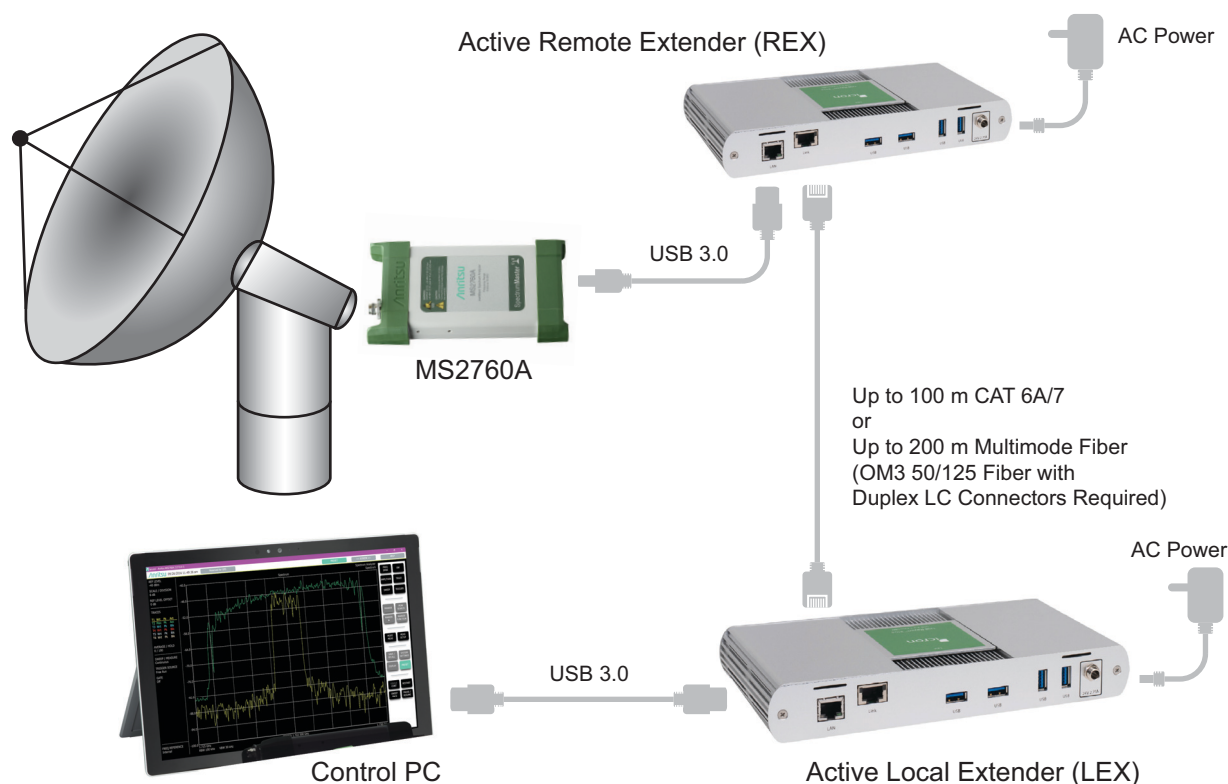

# USB Extender

2000-1917-R and 2000-1918-R

## USB Extender Description

The USB Extenders extends the usable reach of USB peripherals, including USB power sensors and accessory dongles, for up to 100 meters over CAT 6A/7 Ethernet or up to 200 m over multimode fiber. The extenders are plug & play for all Anritsu instruments, with no drivers required.

## Specifications

Extender Model	2000-1917-R (Ethernet Extender)	2000-1918-R (Fiber Optic Extender)
Speed/Range	High speed USB: 5 Gbps up to 100 m (330 ft) USB 1.1 and 2.0 supported	High speed USB: 5 Gbps up to 200 m (660 ft) USB 1.1 and 2.0 supported
Connectors	Local Extender (LEX): Type B USB 3.1 Receptacle RJ45 Ethernet 100/1000 Mbps Port RJ45 Ethernet Link Port 24 VDC Locking Jack Remote Extender (REX): Type A USB 3.1 Receptacles (4) RJ45 Ethernet 100/1000 Mbps Port RJ45 Ethernet Link Port 24 VDC Locking Jack	Local Extender (LEX): Type B USB 3.1 Receptacle RJ45 Ethernet 100 Mbps Port Duplex LC 24 VDC Locking Jack Remote Extender (REX): Type A USB 3.1 Receptacles (4) RJ45 Ethernet 100 Mbps Port Duplex LC 24 VDC Locking Jack
Host Compatibility	OHCI, UHCI, EHCI, xHCI	OHCI, UHCI, EHCI, xHCI
Dimensions	137.3 mm x 232.1 mm x 33.0 mm (5.4 in x 9.1 in x 1.3 in)	137.3 mm x 232.1 mm x 33.0 mm (5.4 in x 9.1 in x 1.3 in)
Available Current (REX)	1.2 A (per USB port)	1.2 A (per USB port)
Power Supply	External 100 to 240 VAC to 24 VDC	External 100 to 240 VAC to 24 VDC
Temperature	Operating: 0 °C to +50 °C (+32 °F to +122 °F) Storage: -20 °C to 70 °C (-4 °F to 158 °F)	
Compliance	RoHS2 Directive: 2011/65/EU WEEE Directive: 2012/19/EU EMC Directive: 2014/30/EU	
Shipping Contents	1x LEX (Local Extender), 1x REX (Remote Extender), 1x USB 3.1 Gen 1 Cable 2x International Locking AC Adapters, 2x Country Specific Power Cords, 1x Quick Start Guide *Ethernet and Fiber cables must be purchased separately.	