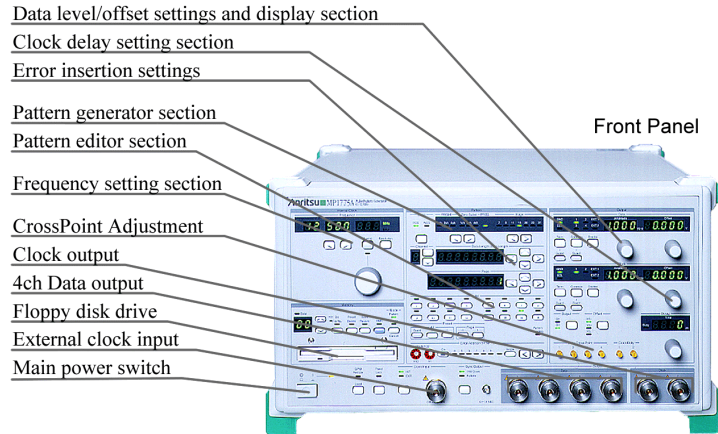

## MP1775A Front Panel

The user interface uses dials and buttons to ensure intuitive operation.

**Anritsu**  
Discover What's Possible™

9

## MP1775A Rear Panel

The rear side has GPIB and printer terminals and reference signal terminals for an external synthesizer.

**Anritsu**  
Discover What's Possible™

10