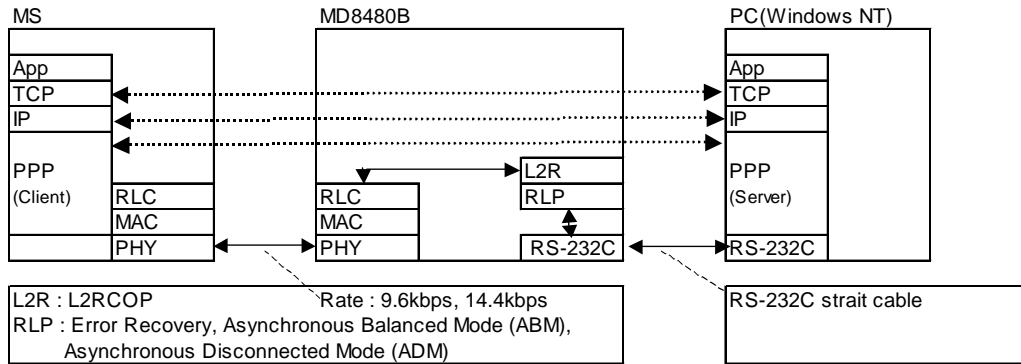

## GSM CSD function

1. Supported data: PPP
2. Supported data rate: 9.6, 14.4kbps (TCH/F9.6, TCH/F14.4)
3. Supported mode: Character "asynchronous" mode data transmission in the non-transparent mode

Figure : GSM CSD protocol stack